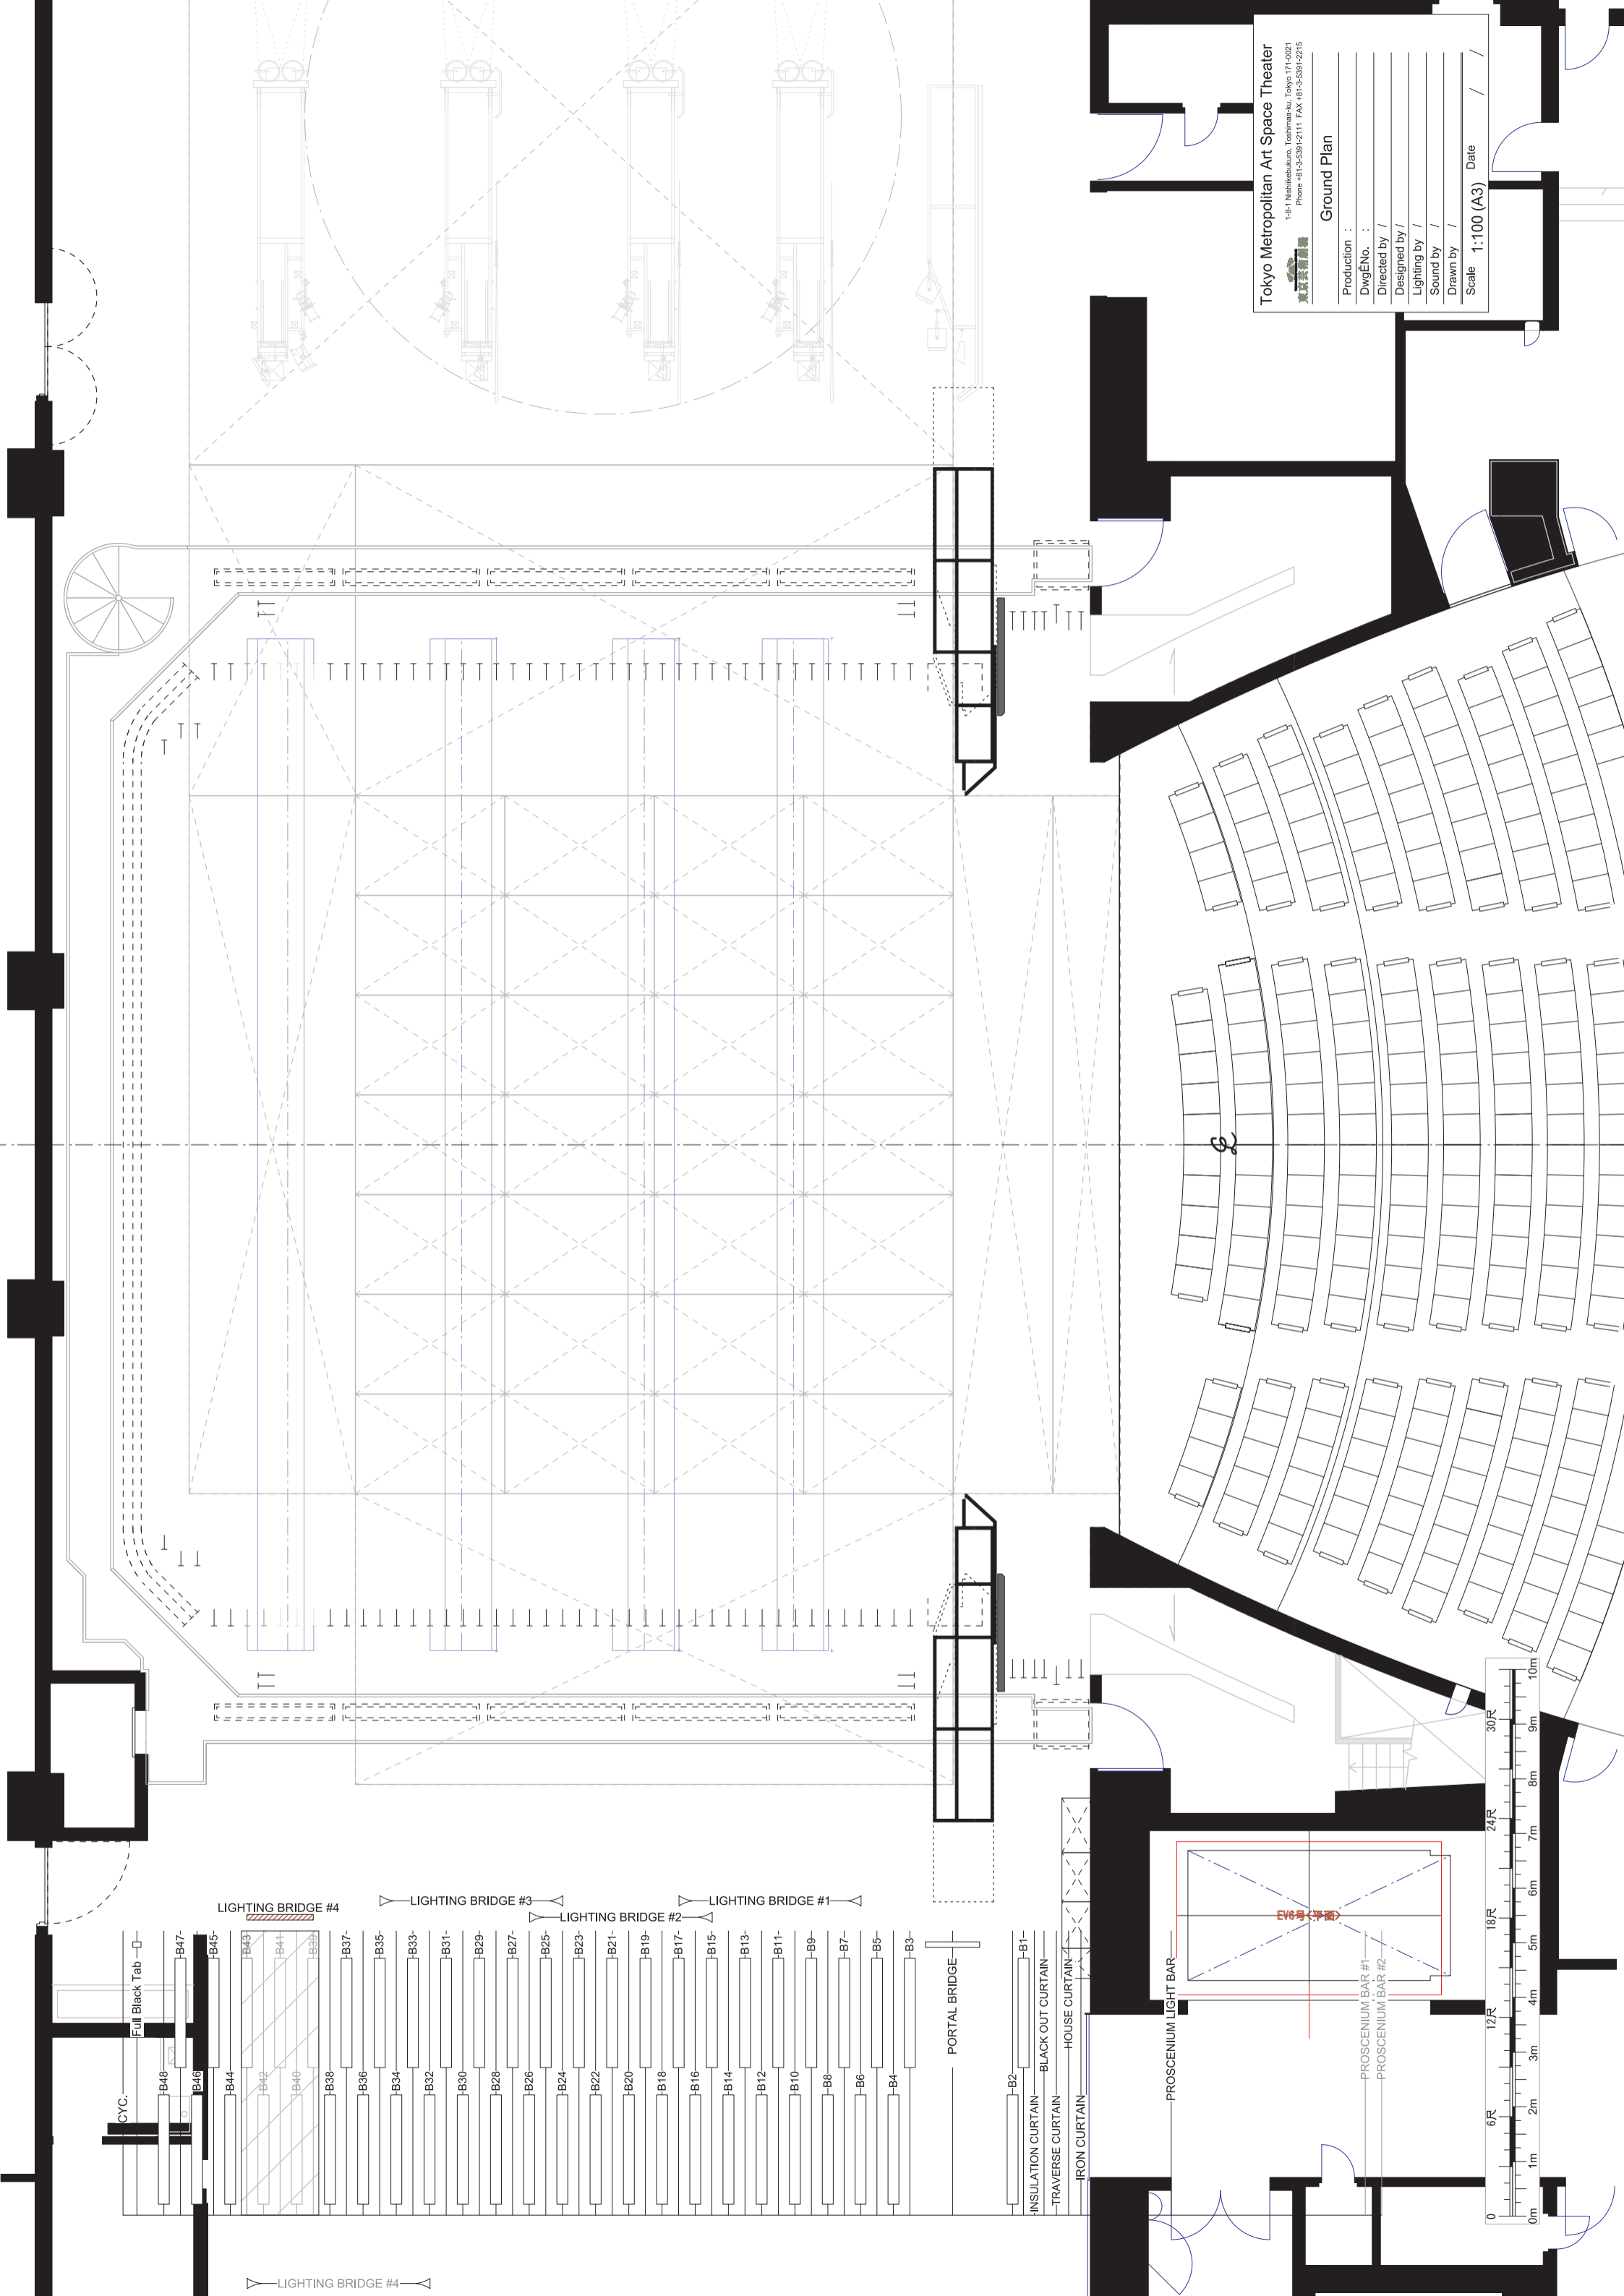

Tokyo Metropolitan Art Space Theater
 1-8-1 Nishiikebukuro, Toshima-ku, Tokyo 171-0021
 Phone +81-3-5381-2111 FAX +81-3-5381-2215

Ground Plan

Production :
 Dwg.No. :
 Directed by /
 Designed by /
 Lighting by /
 Sound by /
 Drawn by /
 Scale 1:100 (A3) Date / /

LIGHTING BRIDGE #4

LIGHTING BRIDGE #3

LIGHTING BRIDGE #2

LIGHTING BRIDGE #1

LIGHTING BRIDGE #4

- CYC.
- Full Black Tab
- B48
- B47
- B46
- B45
- B44
- B43
- B42
- B41
- B40
- B39
- B38
- B37
- B36
- B35
- B34
- B33
- B32
- B31
- B30
- B29
- B28
- B27
- B26
- B25
- B24
- B23
- B22
- B21
- B20
- B19
- B18
- B17
- B16
- B15
- B14
- B13
- B12
- B11
- B10
- B9
- B8
- B7
- B6
- B5
- B4
- B3
- PORTAL BRIDGE
- B2
- INSULATION CURTAIN
- BLACK OUT CURTAIN
- TRAVERSE CURTAIN
- HOUSE CURTAIN
- IRON CURTAIN
- PROSCENIUM LIGHT BAR
- PROSCENIUM BAR #1
- PROSCENIUM BAR #2