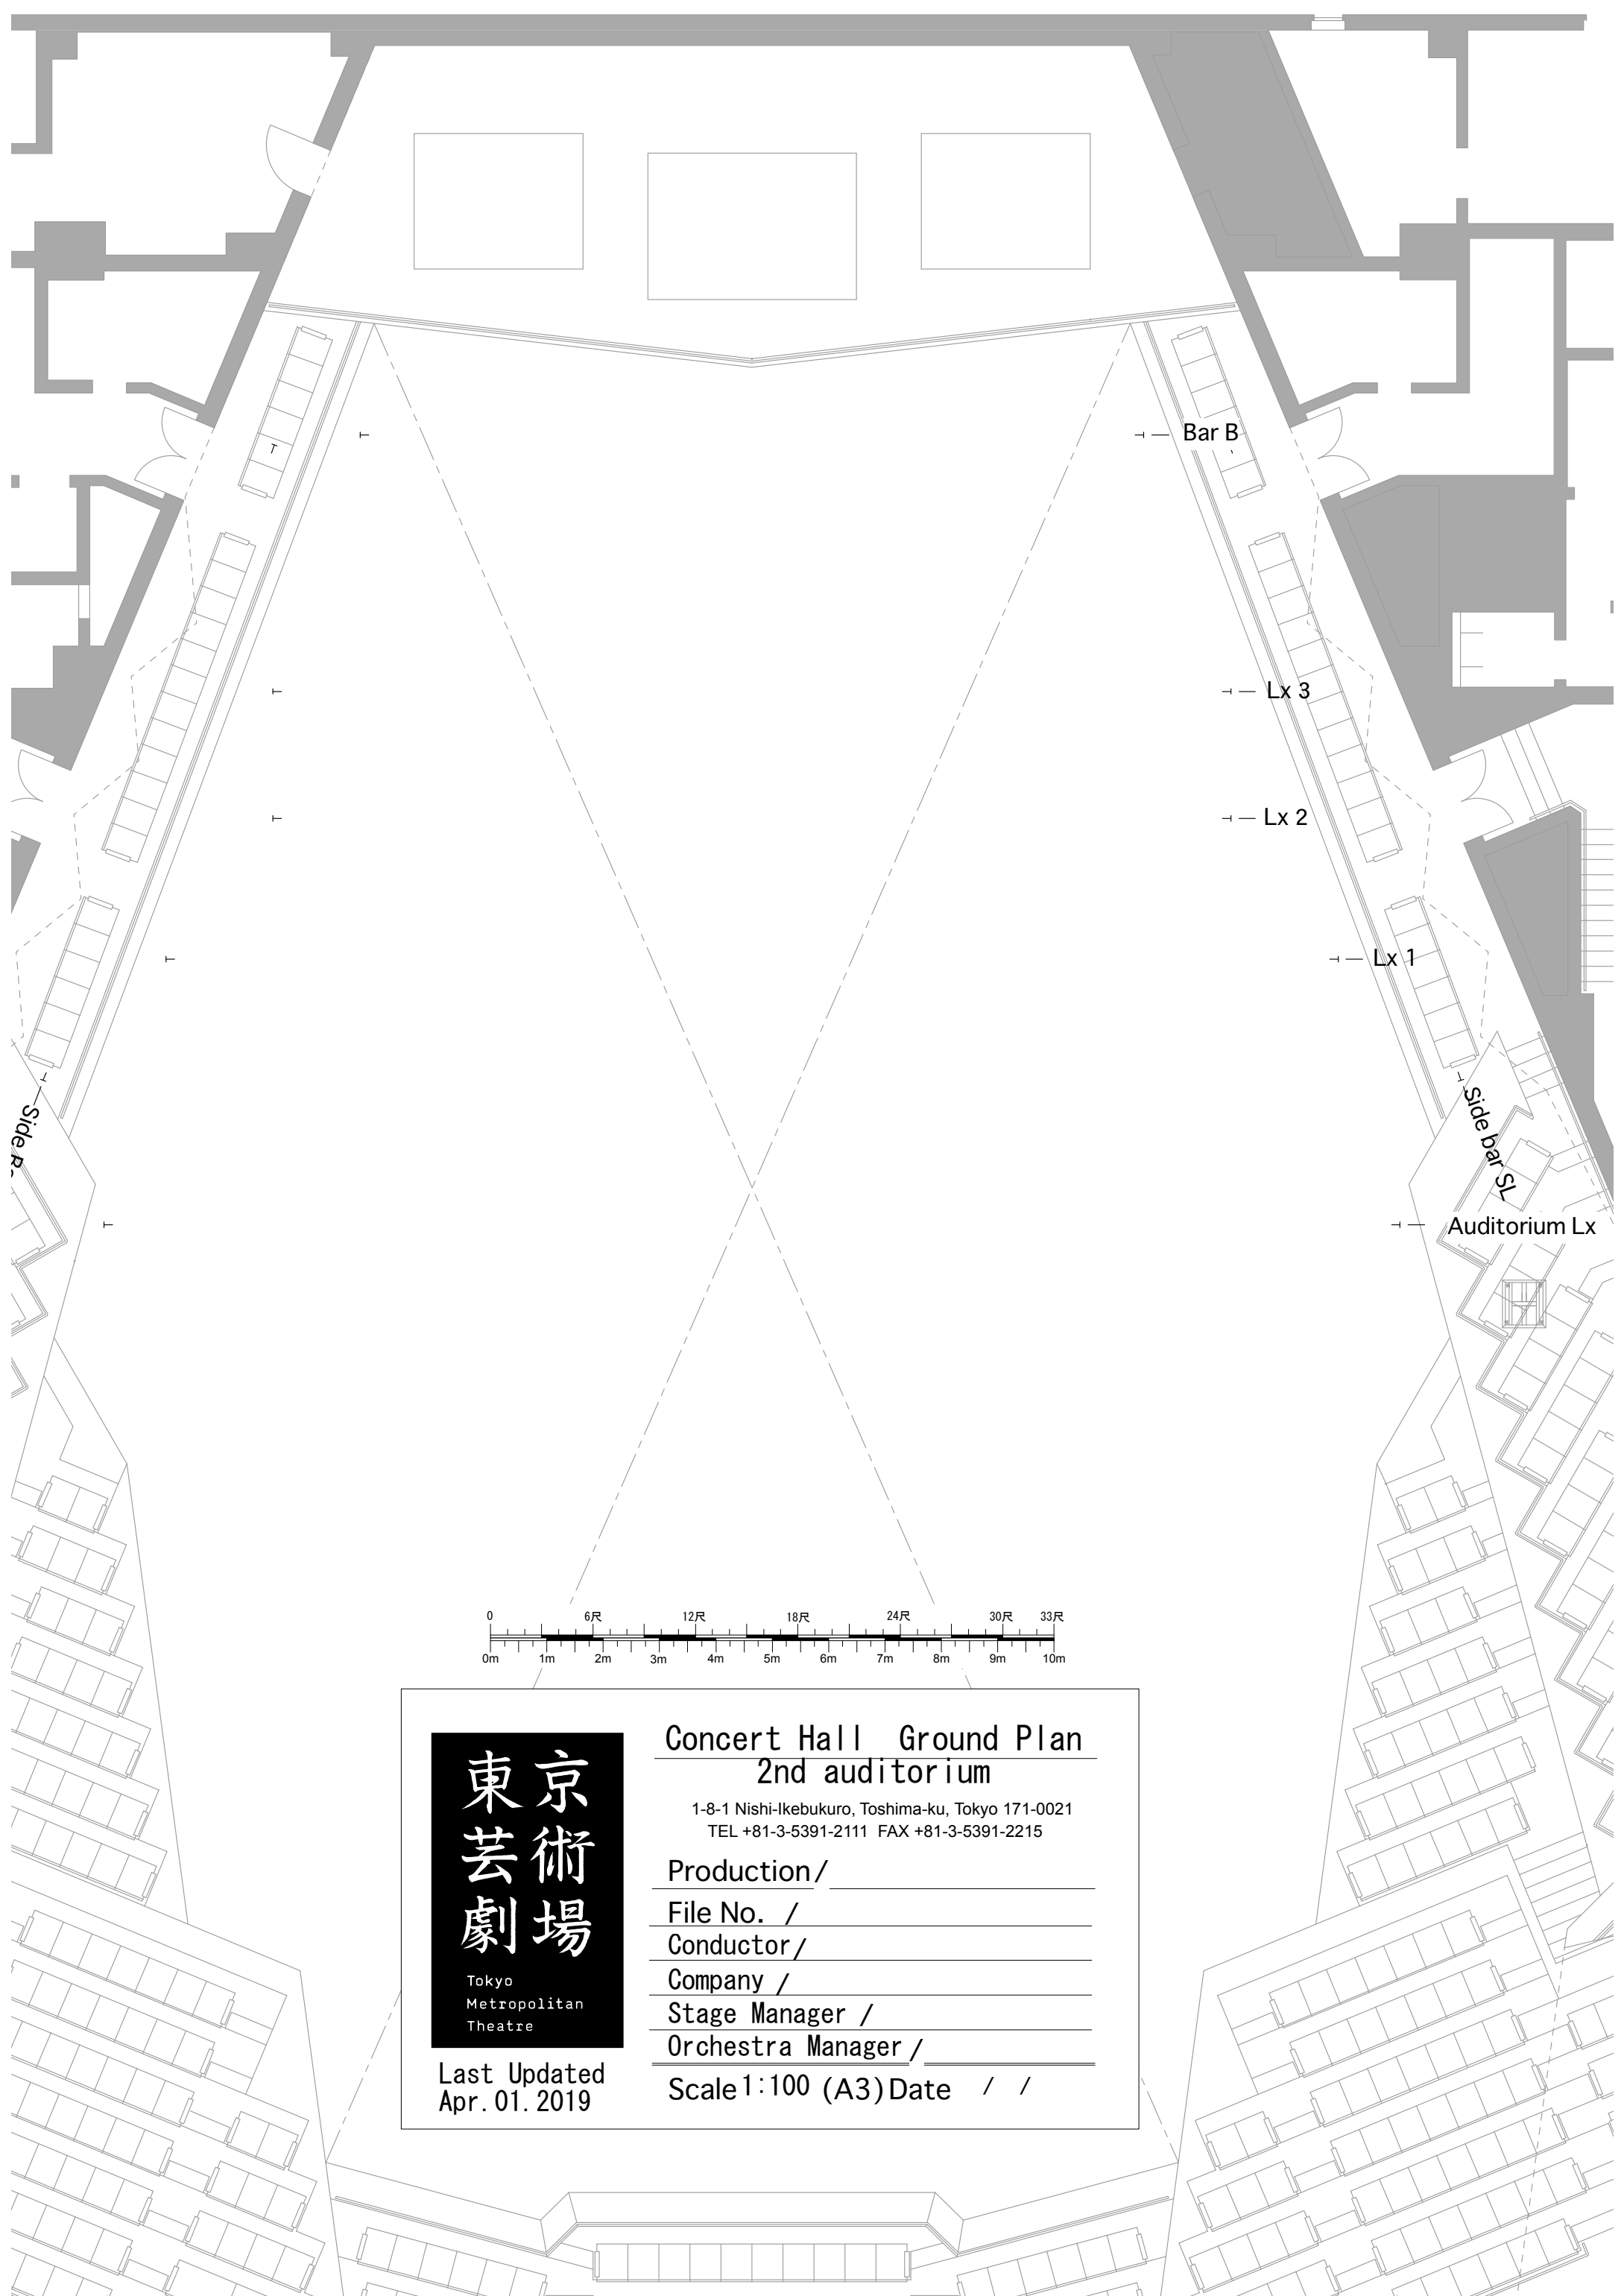

東京
芸術
劇場

Tokyo
Metropolitan
Theatre

Last Updated
Apr. 01. 2019

Concert Hall Ground Plan
2nd auditorium

1-8-1 Nishi-Ikebukuro, Toshima-ku, Tokyo 171-0021
TEL +81-3-5391-2111 FAX +81-3-5391-2215

Production / _____

File No. / _____

Conductor / _____

Company / _____

Stage Manager / _____

Orchestra Manager / _____

Scale 1:100 (A3) Date / /